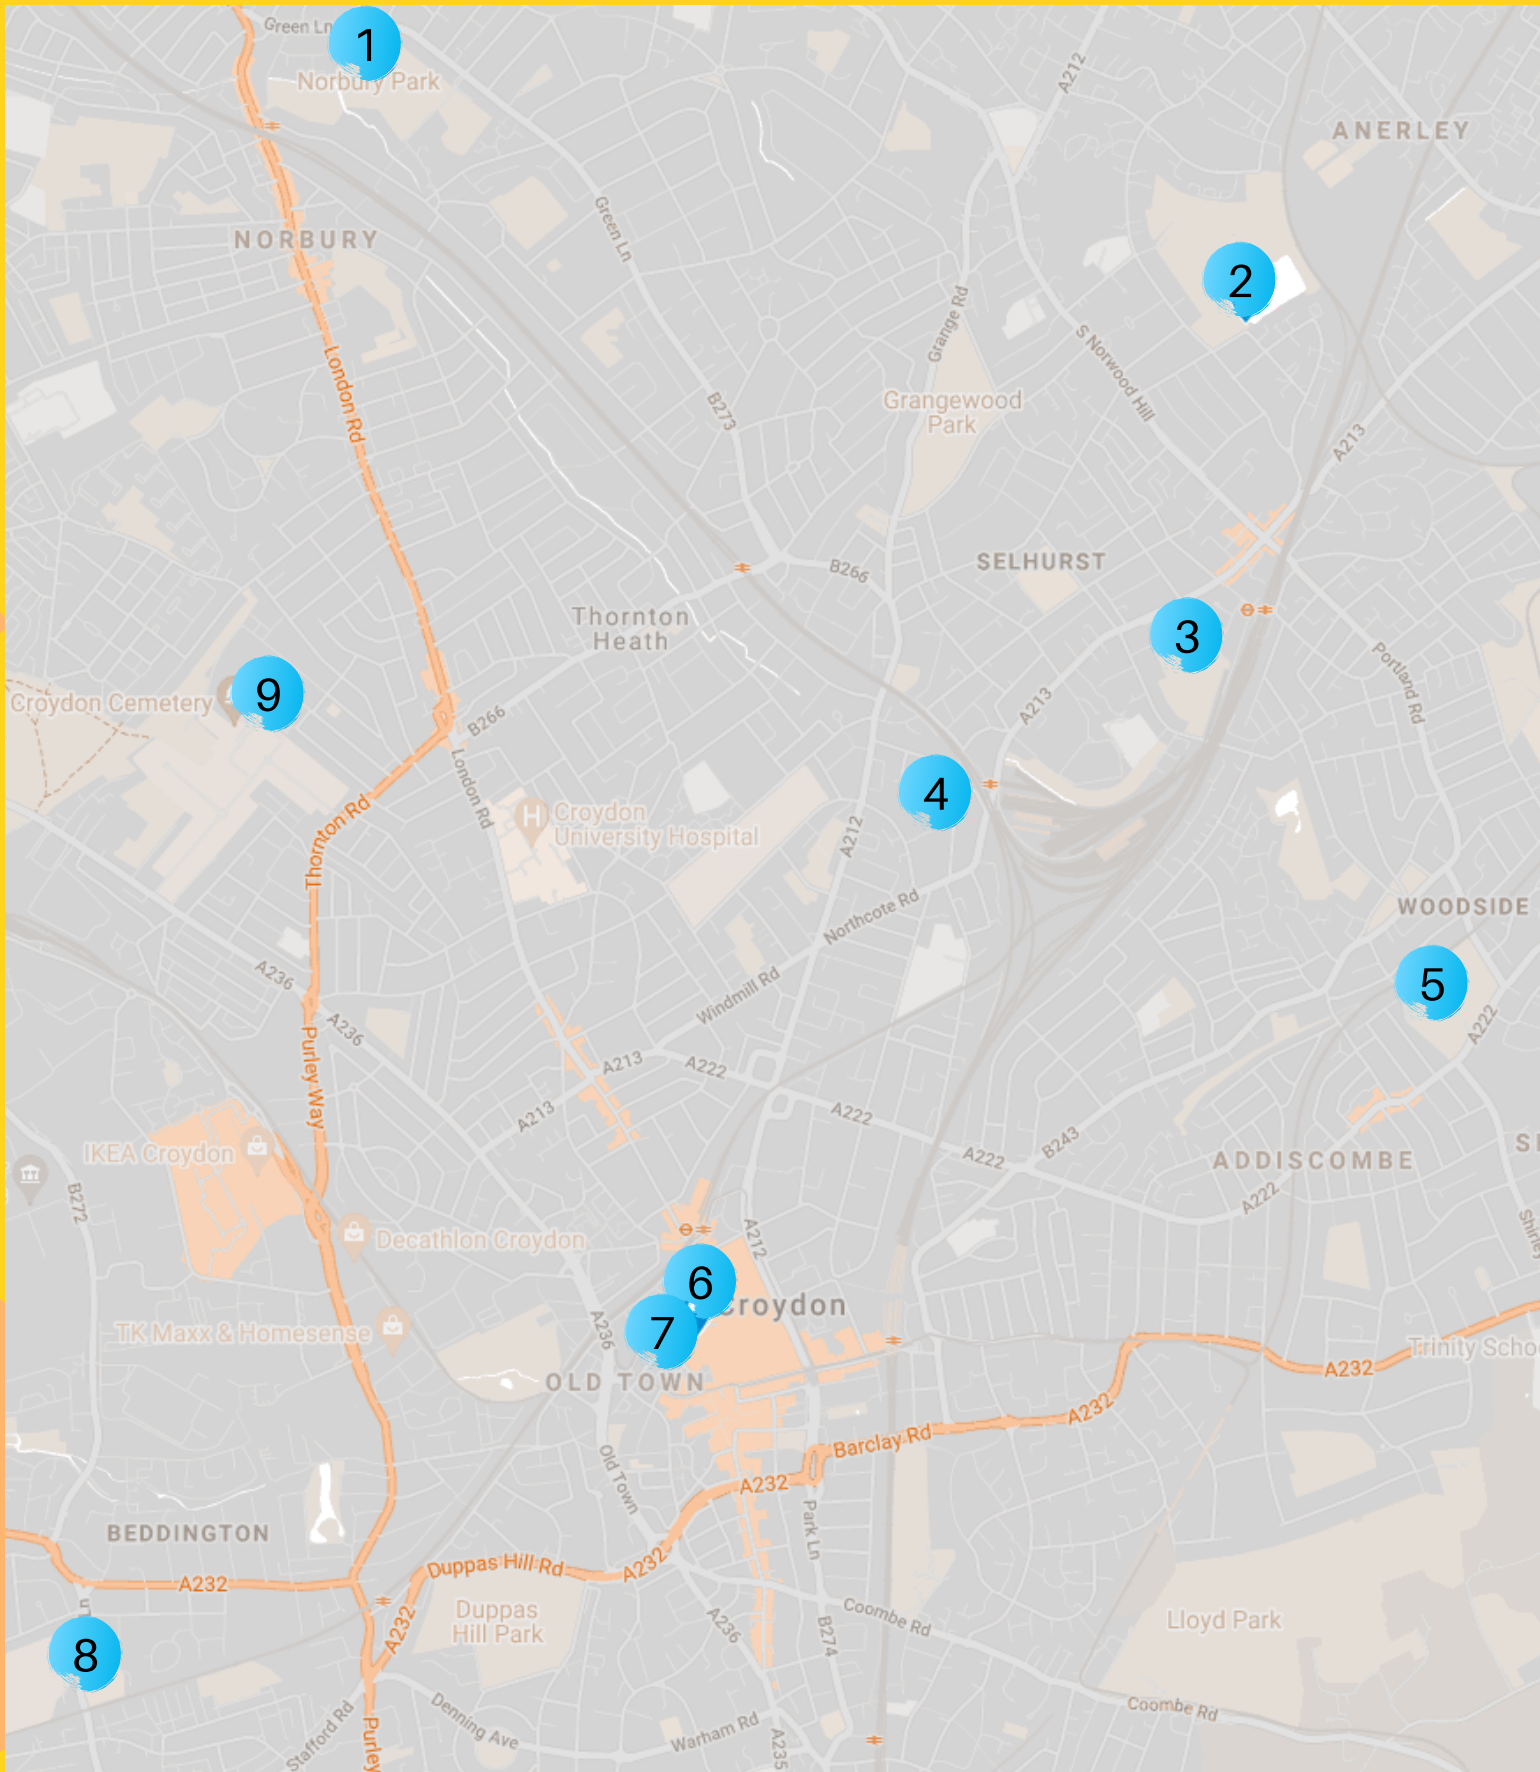

THURSDAY 17TH

Walk and Talk
Age: All ages
Time: 10.30am - 2.30pm
Venue: Broad Green Hub
Organisation: Big Local Broad Green
Contact: Cat catrina.lynch@biglocalbroadgreen.co.uk

THURSDAY 17TH

Community Gardening
Age: All ages
Time: 11am - 2pm
Venue: Gonville Allotments
Organisation: Unique Roots
Contact: Pam [07956445550](tel:07956445550)

Volleyball
Time: 2pm - 4pm
Venue: Shpresa members only
Organisation: Shpresa Programme

SUNDAY 20TH

Norbury Park Festival Cricket
Venue: Norbury Park
Time: 10am - 11am Allstars (5-8yrs)
11am - 12pm Dynamos (9-12yrs)
Contact: Shanelle swebb@surreycricket.com

Cricket Tournament
Time: 12pm - 8.30pm adults
Organisation: Thornton Heath CC, Surrey Cricket, ECB
Contact: Asad asadbutt70@gmail.com

Refugee Week 2021

14TH-20TH JUNE

WE CANNOT WALK ALONE

Venues

- 1 Norbury Park,
217 Green Lane, SW16 3LY
- 2 Waterside Centre,
26 Avenue Rd, South Nord,
SE25 4DX
- 3 South Norwood Recreation
Ground
South Norwood, SE25 6TG
- 4 Selhurst Arena,
Dagnall Park, South
Norwood, SE25 5PH
- 5 Ashburton Hall,
Lower Addiscombe Rd,
CR0 6RX
- 6 Active Communities Hub,
Centrale Shopping Centre,
First Floor,
North End, Croydon,
CR0 1TY
- 7 Broad Green Hub, Keeley
Road, CR0 1TF
- 8 The Change Foundation
Cricket Centre, Plough
Lane, Wallington, SM6 8JQ
- 9 Gonville Allotments
Entrance via Mayfield Road
Thornton Heath, CR7 6EU

Travel Info

- Buses: 109, 250, 50, G1
Train: Norbury
- Buses: 75, 157, 196, 410, 468
Train: Norwood Junction
- Buses: 130, 157, 196, 410, 75
Train: Norwood Junction
- Buses: 75, 157
Train: Selhurst
- Buses: 130, 197, 289, 367
Train: Norwood Junction
Tram: Woodside
- Buses: 50, 60, 64, 75, 109, 119, 154, 166, 194, 197, 198,
250, 264, 312, 403, 405, 407, 410, 412, 455, 466 and 468
Train: West Croydon, East Croydon
Tram: Centrale
- Buses: 410, 455, 157, 407
Train: Waddon
- Buses: 60