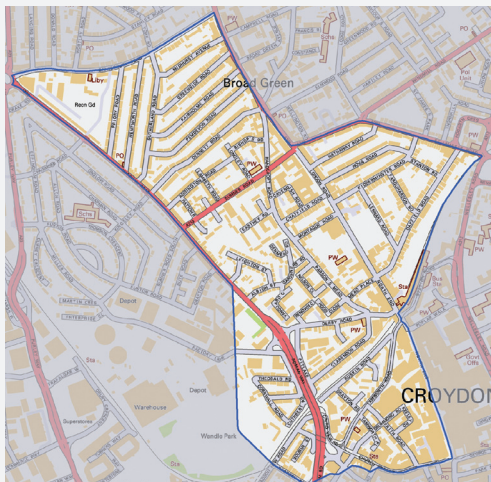

Big LOCAL

BROAD GREEN

LONDON ROAD

Big Local is an exciting opportunity for residents in 150 areas around England to use at least £1m each to make a massive and lasting positive difference to their communities. Big Local brings together all the local talent, ambitions, skills and energy from individuals, groups and organisations who want to make their area an even better place to live.

Big Local Aims

The London Road area of Broad Green has been selected as a Big Local site with the aim that local communities will identify local needs and take action in response to them. At a time when new opportunities are coming to the area it will increase peoples skills and confidence to make the area an even better place to live and work.

Map of
Broad Green
Big Local Area

Local Trust | Big Local

Over the past two years local people identified several priorities for Broad Green. We would like to hear from you if you have anything to add to the list below or ideas on how to meet these priorities: