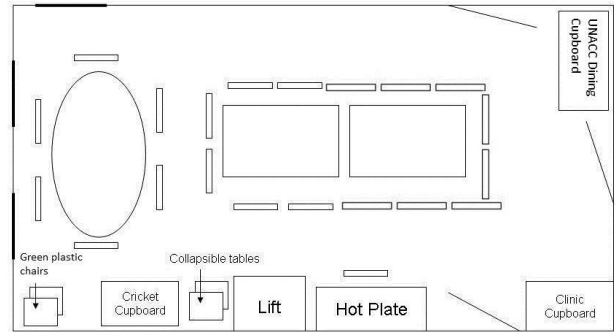

croydonvoluntaryaction
celebrating 100 years

Waterside Centre Layout

Large House Room Layout