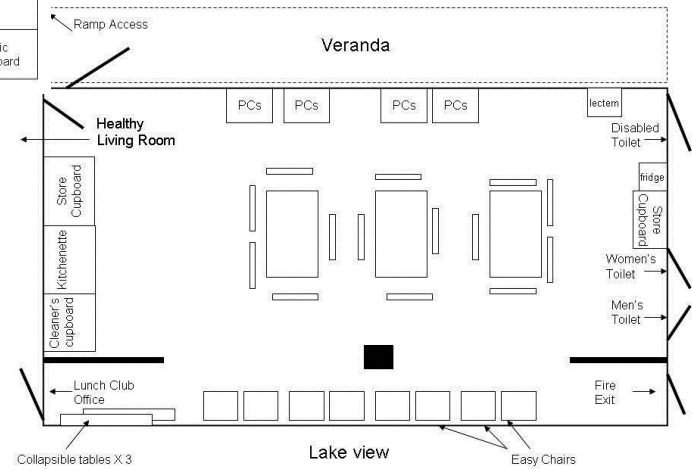

croydonvoluntaryaction
celebrating 100 years

Waterside Centre Layout

Large House Room Layout